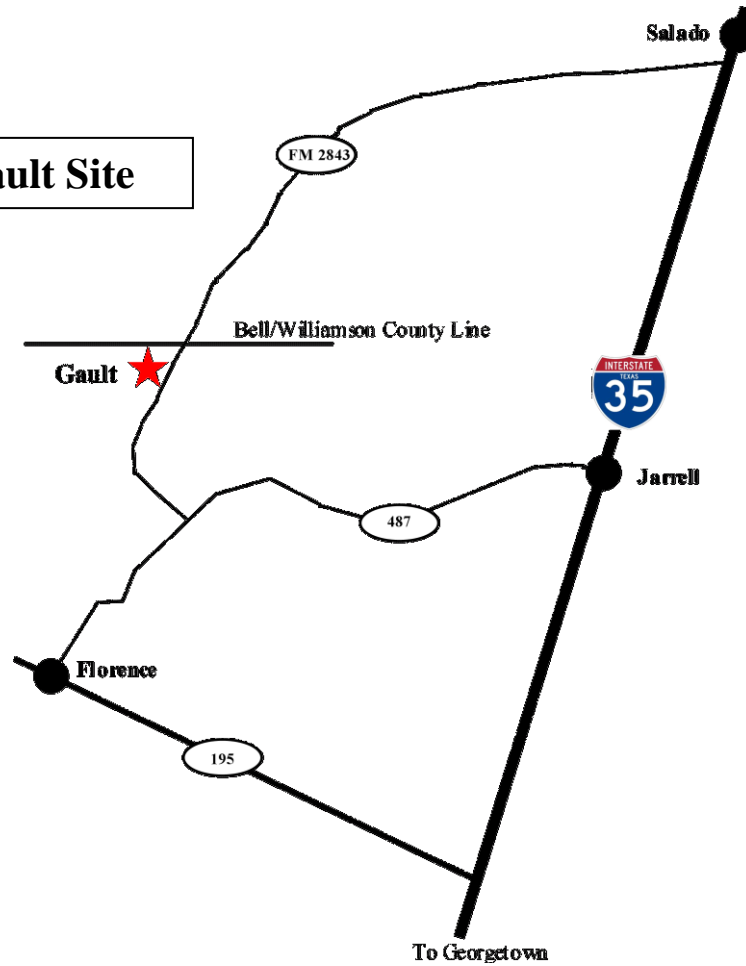

Directions to the Gault Site

Gault fieldhouse
3433 FM 2843

From the South

I-35N to exit #266
Florence/Killeen/195

Turn Left follow 195, 15 miles to
Florence

Exit 195 at FM 487, turn right

Turn Left on FM 2843, go 2.9 miles

House on the left/west (3433) with red
tiles is the Gault School fieldhouse, next
drive on left with black mailbox (3439)
is the Gault Site

From Killeen on 195

Turn left on FM 487 in Florence, then
see above

From the North

I-35S to exit #283, stay on frontage road
about 1/2 mile

Turn Right on FM 2843, follow for 11
miles

Go south past the Williamson County
line sign about 200 yards

Gault site is on your right/west with two
black mailboxes (3451) and automatic
gate, (address # series in Bell County is
different than in Williamson)